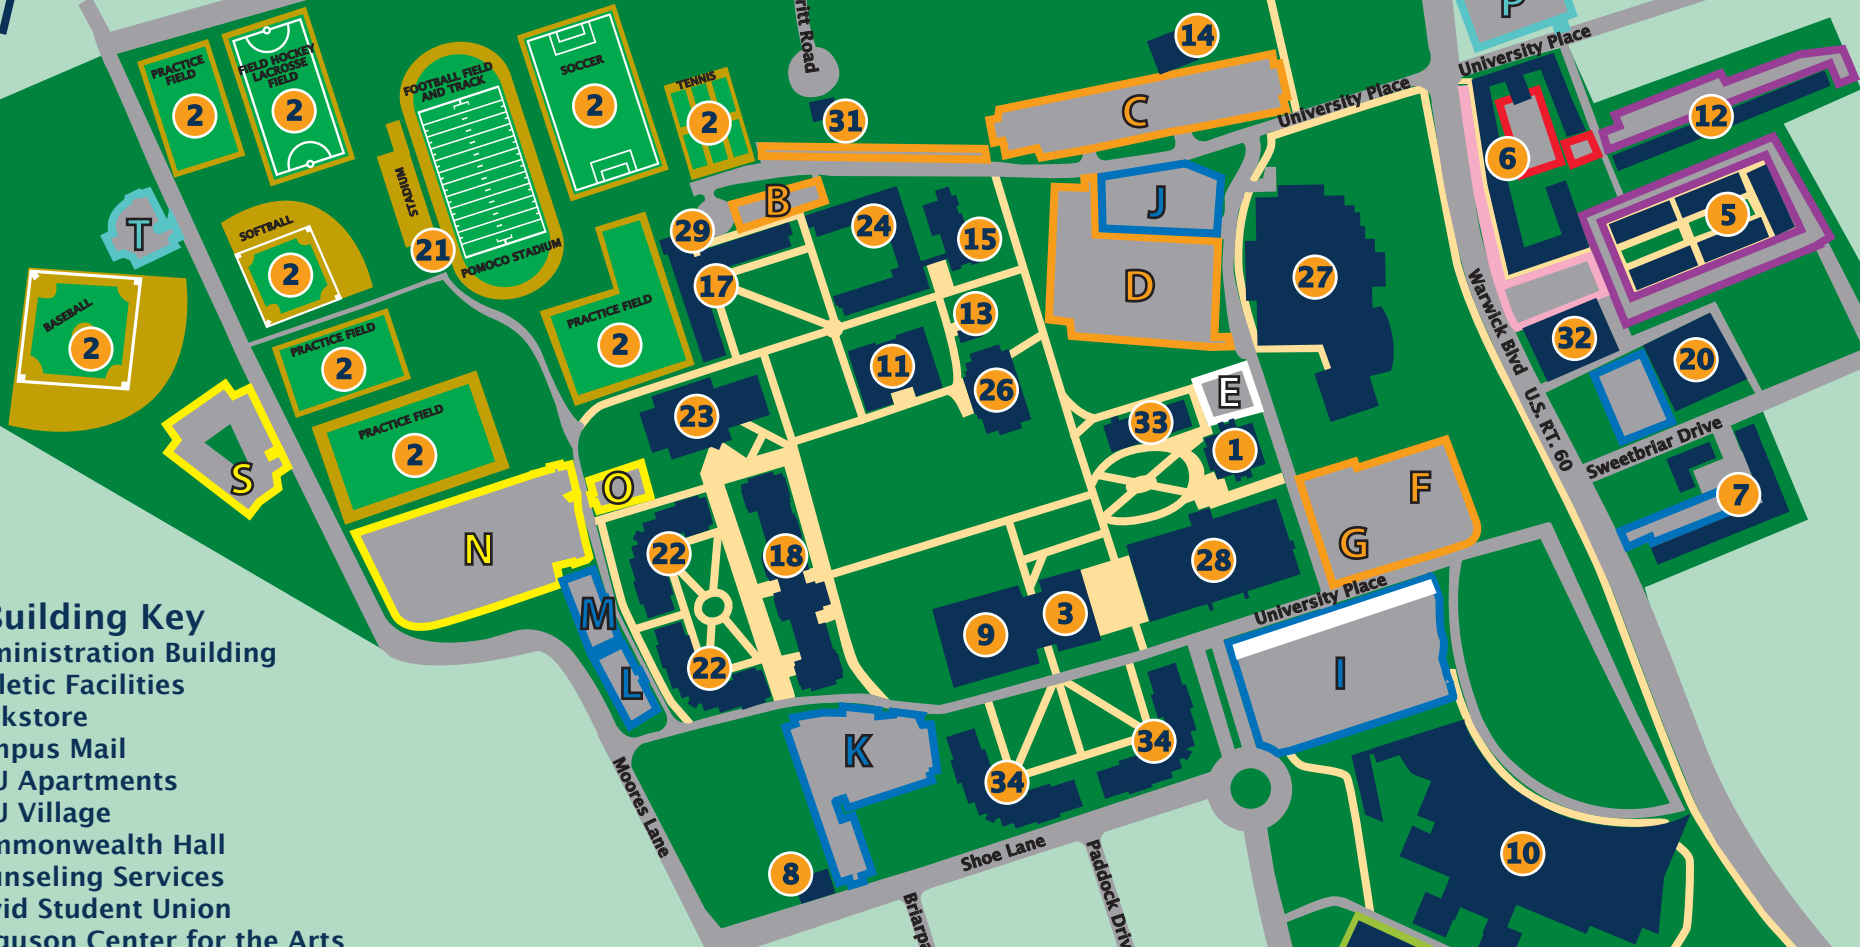

CHRISTOPHER NEWPORT UNIVERSITY

Building Key

- 1) Administration Building
- 2) Athletic Facilities
- 3) Bookstore
- 4) Campus Mail
- 5) CNU Apartments
- 6) CNU Village
- 7) Commonwealth Hall
- 8) Counseling Services
- 9) David Student Union
- 10) Ferguson Center for the Arts
- 11) Gosnold Hall
- 12) Greek Village
- 13) Greenhouse
- 14) Grounds Department
- 15) Hiden-Hussey Commons
- 16) Housing Office
- 17) James River Residence Hall
- 18) Lewis Archer McMurran, Jr. Hall
- 19) Parking Deck
- 20) Physical Plant/Warehouse
- 21) POMOCO Stadium
- 22) Potomac River Residence Hall
- 23) Ratcliffe Hall
- 24) Santoro Residence Hall
- 25) CNU/SunTrust Building
- 26) Science Building
- 27) The Freeman Center
- 28) Tribble Library
- 29) University Health Center
- 30) University Police
- 31) University Architect
- 32) Warwick River Residence Hall
- 33) Wingfield Hall
- 34) York River Residence Hall

Parking Key

- CNU/Barclay Apartments Parking
- CNU Village/Parking Deck
- Day Student, Main Campus Residents Parking
- Day Student, Main Campus Residents, Faculty/Staff
- Day Student, Faculty/Staff Parking
- Faculty/Staff Parking
- Open Parking with any valid CNU decal
- Visitor Parking
- Retail Parking Only